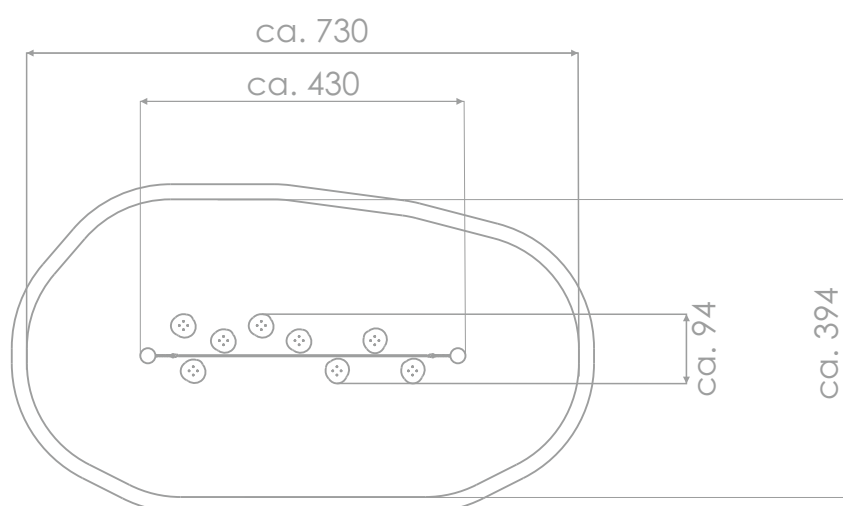

### INFORMATION ABOUT THE PRODUCT

Dimensions	ca. 94 x 430 cm
Safety zone	ca. 394 x 730 cm
Safety zone area	ca. 24 m <sup>2</sup>
Overall height	ca. 180
Free fall height	ca. 42 cm
Amount of users	5 person
Product complies with EN 1176-1:2017-12	YES
Availability of spare parts	YES
Age range	3-12

According to EN 1176-1:2017-12 norm, the product requires applying a safety surface according to the product's free fall height.

Visualisation is for reference only,  
actual appearance may vary.

SCALE 1:100

### MATERIALS:

NATURAL ROBINIA WOOD	ANTI-SLIP HEXA 18 MM PLATFORM PLATE	ATTESTED 6 MM STAINLESS STEEL CHAINS	POLYPROPYLENE ROPES PP - MULTISPLIT TYPE WITH A STEEL CORE AND A DIAMETER OF 16 MM
