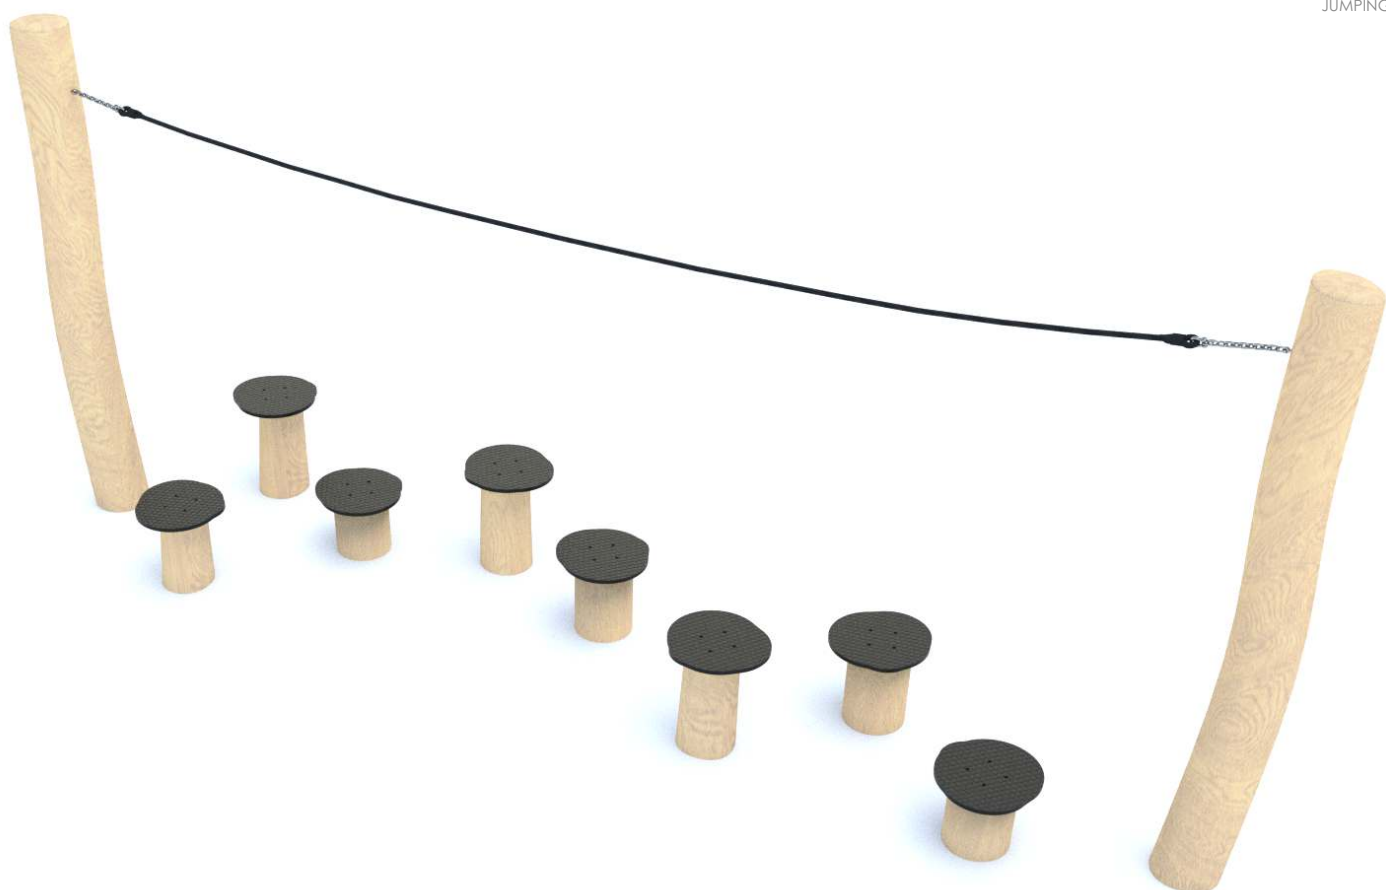

SOCIALIZING

JUMPING

### INFORMATION ABOUT THE PRODUCT

Dimensions	ca. 94 x 430 cm
Safety zone	ca. 394 x 730 cm
Safety zone area	ca. 24 m <sup>2</sup>
Overall height	ca. 180
Free fall height	ca. 42 cm
Amount of users	5 person
Product complies with EN 1176-1:2017-12	YES
Availability of spare parts	YES
Age range	3-12

According to EN 1176-1:2017-12 norm, the product requires applying a safety surface according to the product's free fall height.

Visualisation is for reference only,  
actual appearance may vary.

SCALE 1:100

### MATERIALS:

NATURAL ROBINIA WOOD	ANTI-SLIP HEXA 18 MM PLATFORM PLATE	ATTESTED 6 MM STAINLESS STEEL CHAINS	POLYPROPYLENE ROPES PP - MULTISPLIT TYPE WITH A STEEL CORE AND A DIAMETER OF 16 MM
